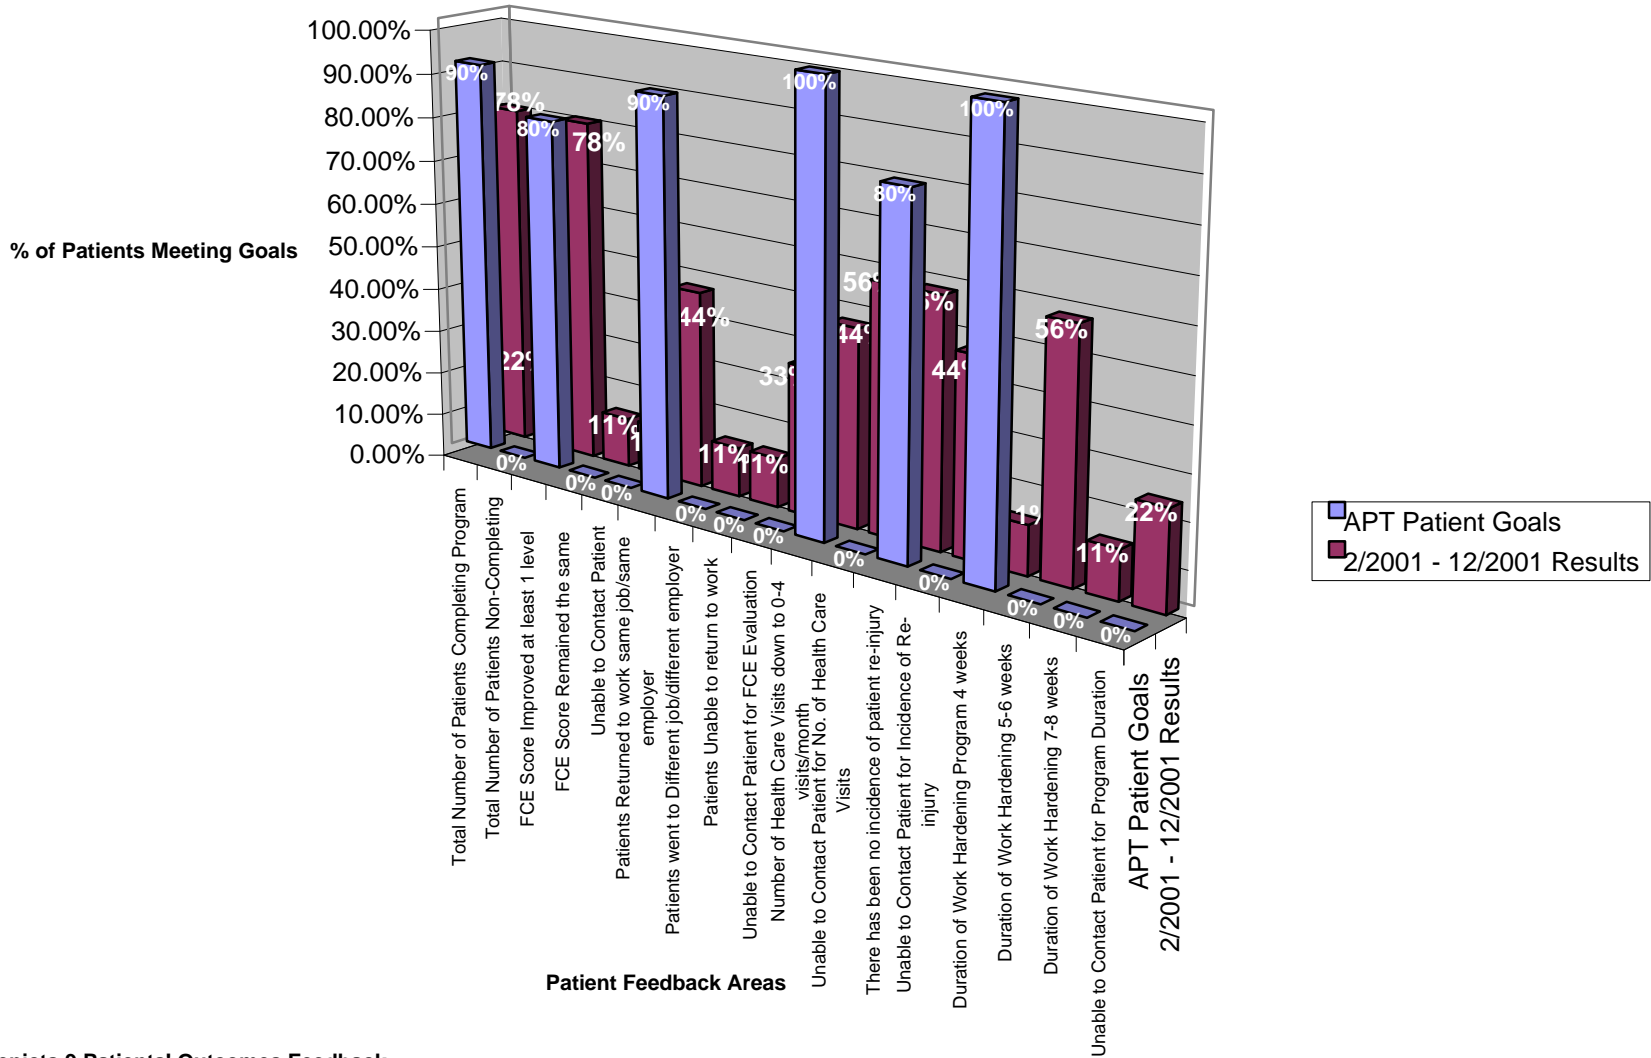

### APT 2001 Work Hardening Outcomes Ratings

This Graph Depicts 9 Patients' Outcomes Feedback